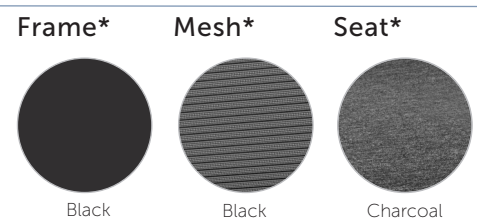

Phaser Executive Chair Features (Model 579781)

Features (Model 579781)

- High-backrest
- 360 degree rotation PU armrest/ 6D
- Taiwan mechanism 4-position locking, front-tilting
- SHS Gaslift

Materials

- Gaming foam seat + OTE fabric
- Height adjustable nylon backrest
- TM Mesh for backrest
- Nylon base

Specifications (inches)

Model 579781 W 26 x D 24.25"
x H 45.75" - 49.75"

Color Options*

Quality Assurance + Accreditation

*Colors shown are representation only.