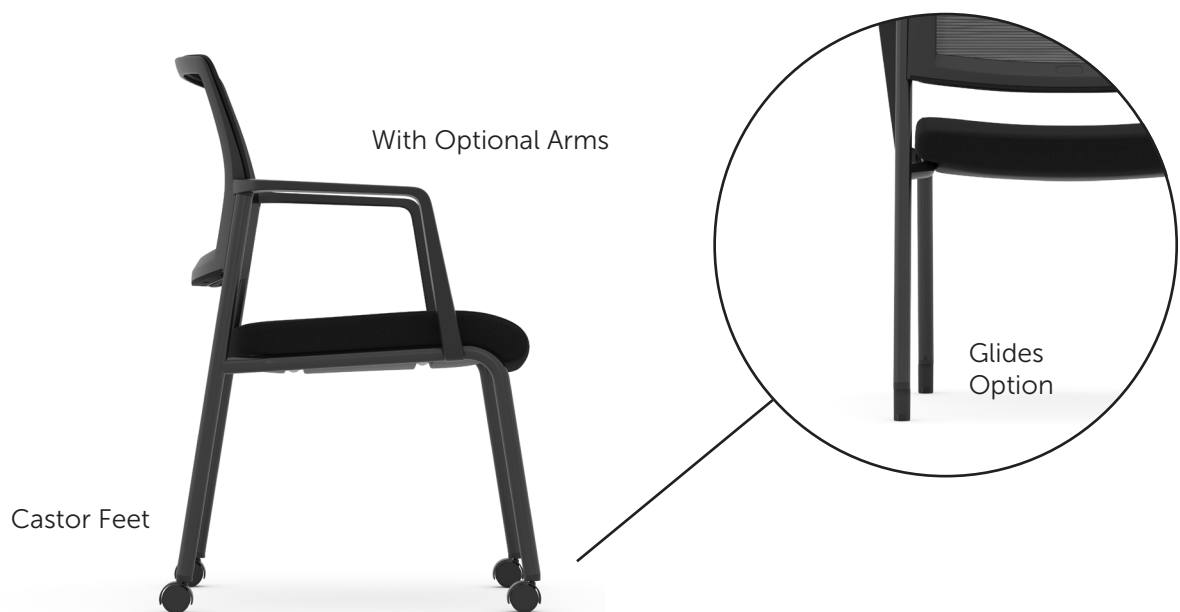

Daisy

Daisy Guest Chair

P PERFORMANCE
FURNISHINGS

Black Daisy Guest Chair

Daisy

Durable + Refined

The Daisy Black Guest Chair combines modern design with practical functionality. Its sleek, breathable mesh back offers both style and comfort. You can choose between castors or glider feet, as the chair comes with both options, allowing for customizable comfort and stability. The Daisy Black Guest Chair also features optional arms that can be added during assembly. With a cushioned seat for added comfort, this chair enhances any office or waiting area, blending sophistication with everyday ease.

Daisy - Black Frame (Model 88711BLACK5021)

Gray Daisy Guest Chair

Durable + Refined

Daisy

The Daisy Grey Guest Chair combines modern design with practical functionality. Its sleek, breathable mesh back offers both style and comfort. You can choose between castors or glider feet, as the chair comes with both options, allowing for customizable comfort and stability. The Daisy Grey Guest Chair also features optional arms that can be added during assembly. With a cushioned seat for added comfort, this chair enhances any office or waiting area, blending sophistication with everyday ease.

Daisy - Gray Frame (Model 88714GREY5008)

Features (Models: 88711BLACK5021 & 88714GREY5008)

- Castors, Mesh Back.

Specifications (inches)

Models: 88711BLACK5021 & 88714GREY5008

W 24.5" x D 22.5" x H 32.5"

Materials

- Fabric Seat
- Steel Base

Color

Seat Color

Black

Seat Back Colors

Black Mesh
LN04

Gray Mesh
LN02

Frame Colors