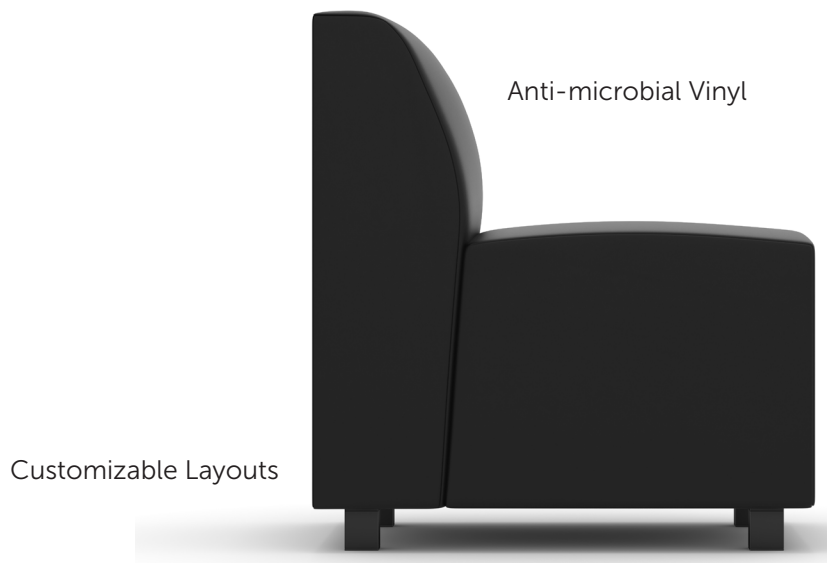

Single Seater with Square Legs

Versatile + Contemporary

Remix

The Remix Seating series offers contemporary styling and modular design, making it perfect for any office environment. Customize your layout with versatile components, including a Single Seat, Corner Seat, Armrest, and Ottoman, to create the ideal configuration for collaborative spaces or quiet areas. Stocked in Black Anti-Microbial Vinyl, each piece provides durability, easy maintenance, and a healthier workspace, blending style and functionality for the modern office.

Remix Single Seater (Model 9750BLACKU164)