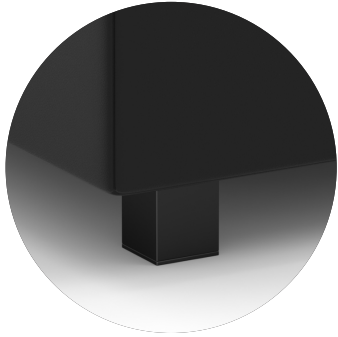

Features (Models: 9750, 9755, 9756, 975ARM)

- Modular options
- Black Metal Square Feet

Specifications (inches)

Model 9750

W 24.5" x D 31" x H 32"

Model 9755

W 31" x D 28" x H 32"

Model 9756

W 30" x D 25" x H 19"

Model 975ARM

W 5.5" x D 30" x H 22"

Model 975ARM:

W 5.5" x D 30" x H 22"

Materials

- Anti-microbial Vinyl

Color

Chair

Black

Availability may vary. Colors shown are representation only.