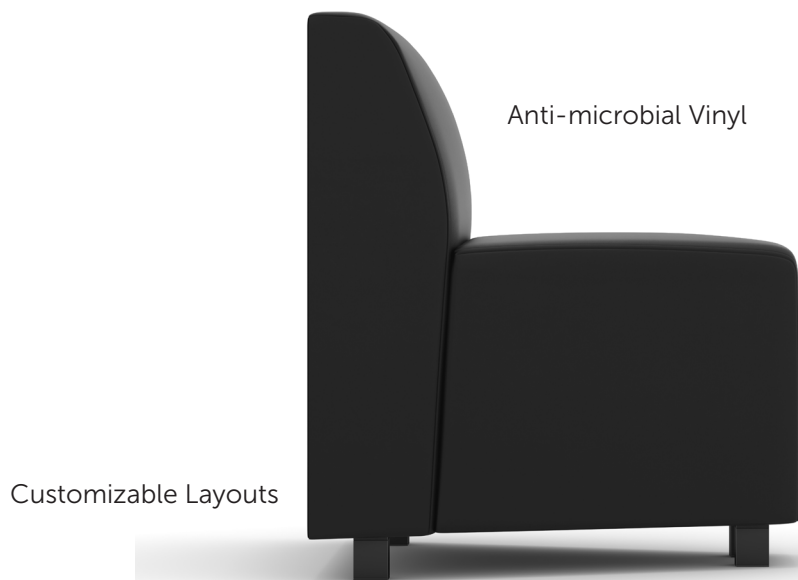

Corner Sofa with Square Legs

Versatile + Contemporary

Remix

The Remix Seating series offers contemporary styling and modular design, making it perfect for any office environment. Customize your layout with versatile components, including a Single Seat, Corner Seat, Armrest, and Ottoman, to create the ideal configuration for collaborative spaces or quiet areas. Stocked in Black Anti-Microbial Vinyl, each piece provides durability, easy maintenance, and a healthier workspace, blending style and functionality for the modern office.

Remix Modular Corner Sofa (Model 9755BLACKU164)